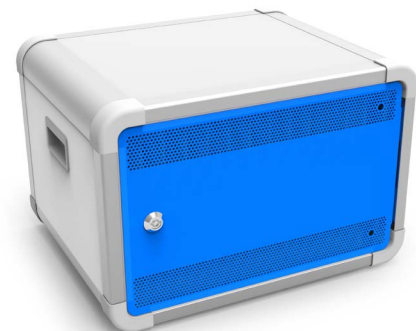

### Exterior Design:

- Classroom friendly
- Retractable metal door
- Handles at the side of the DeskCabby
- Moulded aluminium extrusion
- Smooth rounded plastic corners to protect tablets inside during movement

### Safety & Security:

- The DeskCabby has a front lock and separate lock for the rear which are opened by the same key. Security locking point at the base of the unit

### Certifications:

\* Compatible with devices charged by USB only.

DeskCabby Front Open

DeskCabby Back Open

DeskCabby Front Closed

LED indicators

Retractable metal door

Mains power lead plugged in at the back