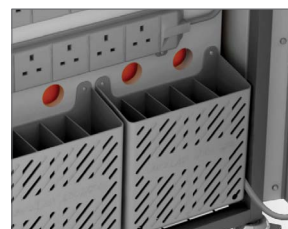

LapCabby Mini 20V Specification Sheet

LAPM20V

Capacity:

- Stores and charges up to 20 netbooks, tablets, Chromebooks or a mix of devices

Exterior Design:

- Smooth rounded corners with shock absorbing bumpers to protect netbooks/tablets/Chromebooks inside and the school walls during movement from classroom to classroom
- Lock with keys located on the top preventing damage during movement through school building
- Separate compartment with rear facing door for access to the individual AC adapters
- Innovative and tactile ergonomic handles in a variety of colours located on the top making it easy to move
- Sleek design that is children and classroom friendly without protruding parts (handles, locks etc)
- Fitted with durable 100mm rubberised castors with locking facility. Extra strength is obtained by using an 8mm gauge steel plate welded to the frame which gives the castors additional strength and rigidity by spreading the load from the castor pins to the frame of the units
- L shaped doors for complete access to the unit
- Heavy duty steel frame with strong MFC cladding

Colour Options:

Purple/Blue/Charcoal/Orange/Lime

Certifications:

Front Open

Back Open

iPad converter kit for LapCabby Minis

Locking mechanism

Individual pockets for cables and AC adapters